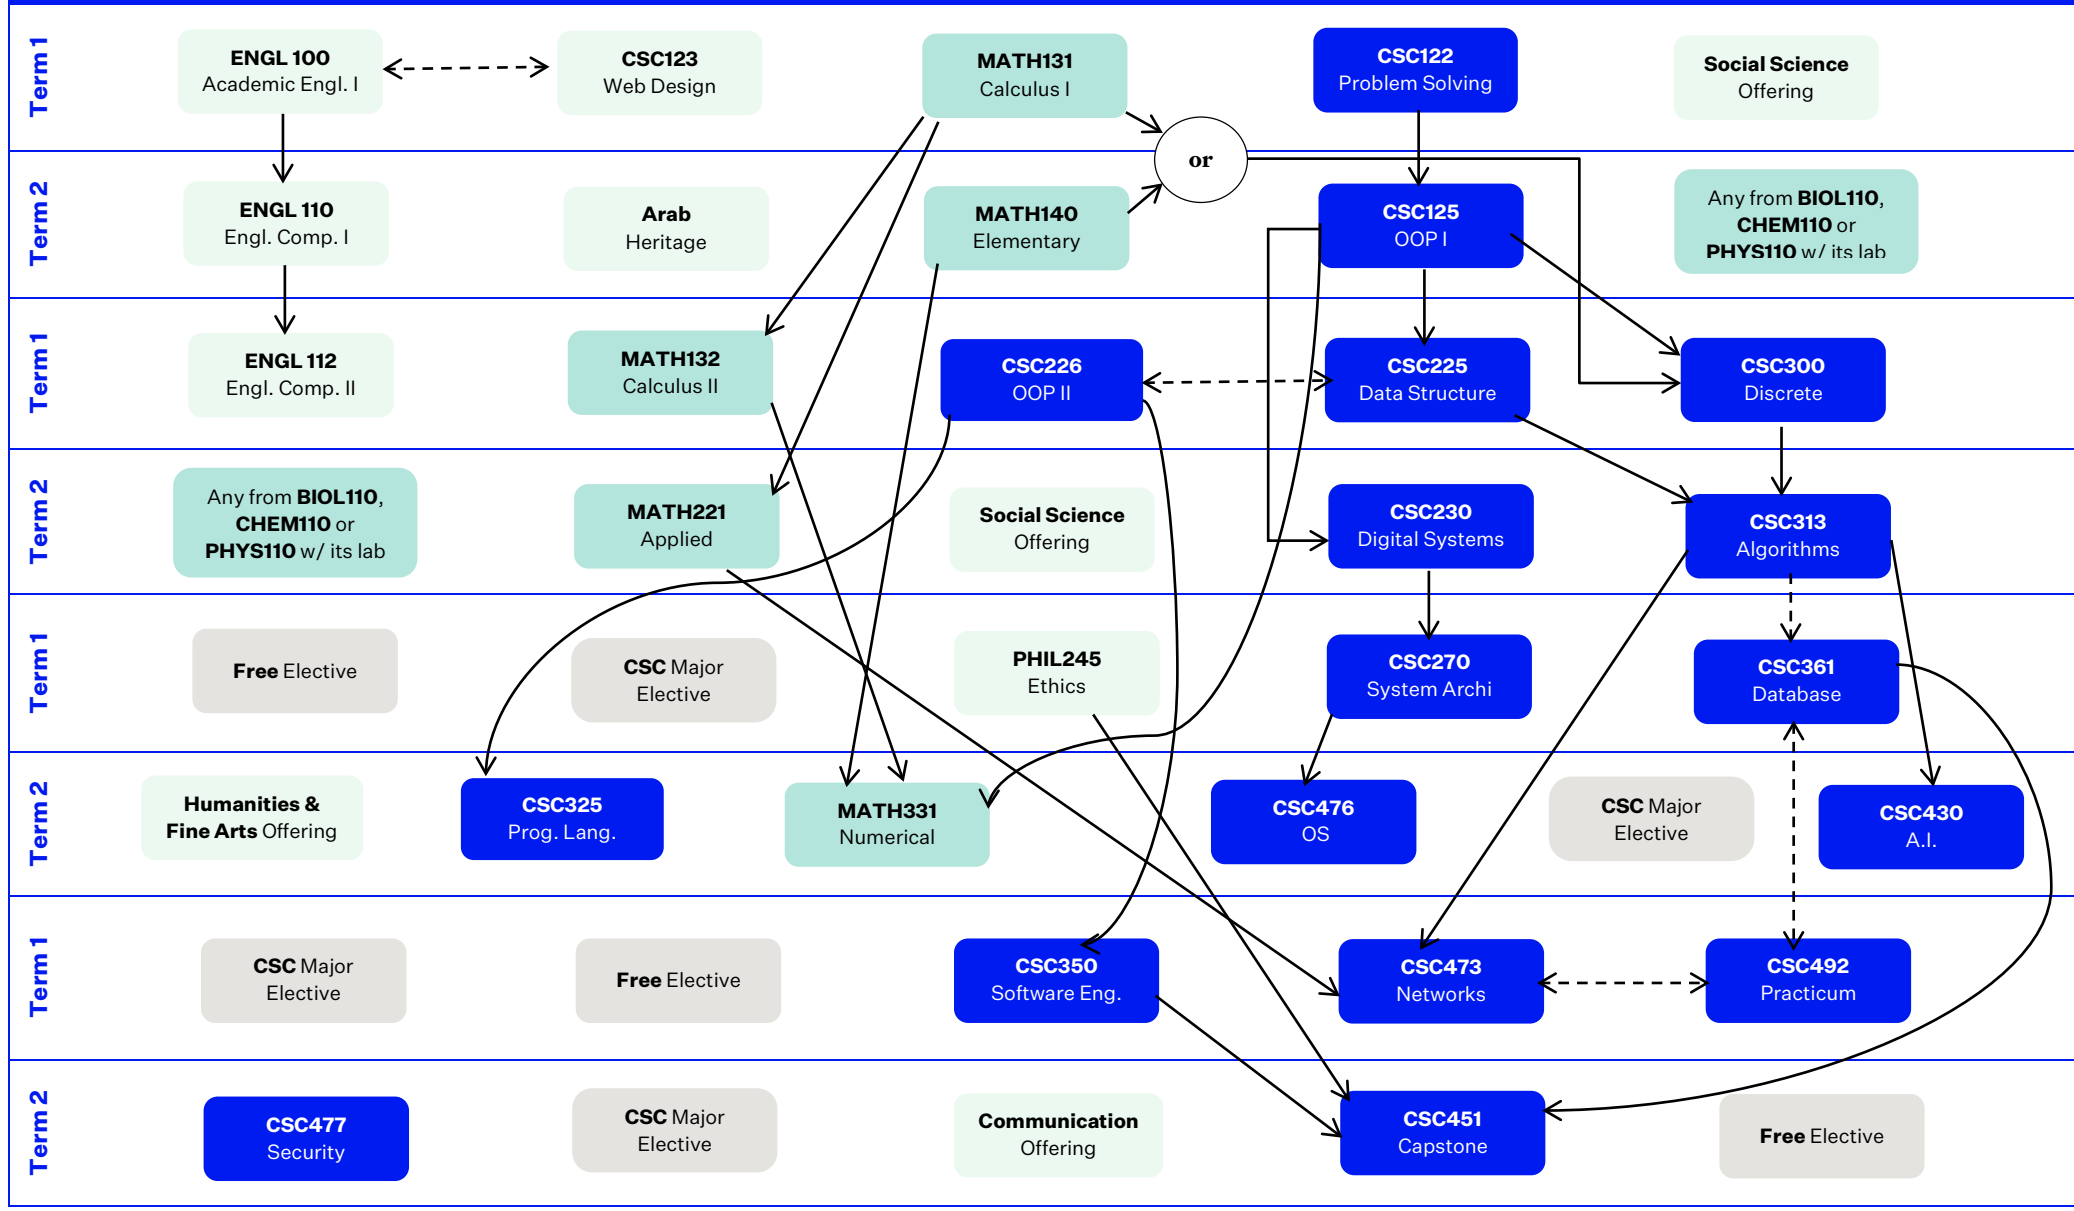

Computer Science Course Tree

1st year
2nd year
3rd year
4th year

	Major Requirement		Mathematics & Science		Pre-requisite	Electives for CS Concentrations: 1. Intelligent Systems/Data Science (CSC290, 391, 392 and any major elective) 2. Mobile and Web Development (CSC301, 380, 404 or 405, and any major elective)
	General Education		Major Elective		Pre or co-requisite	
					Co-requisite	